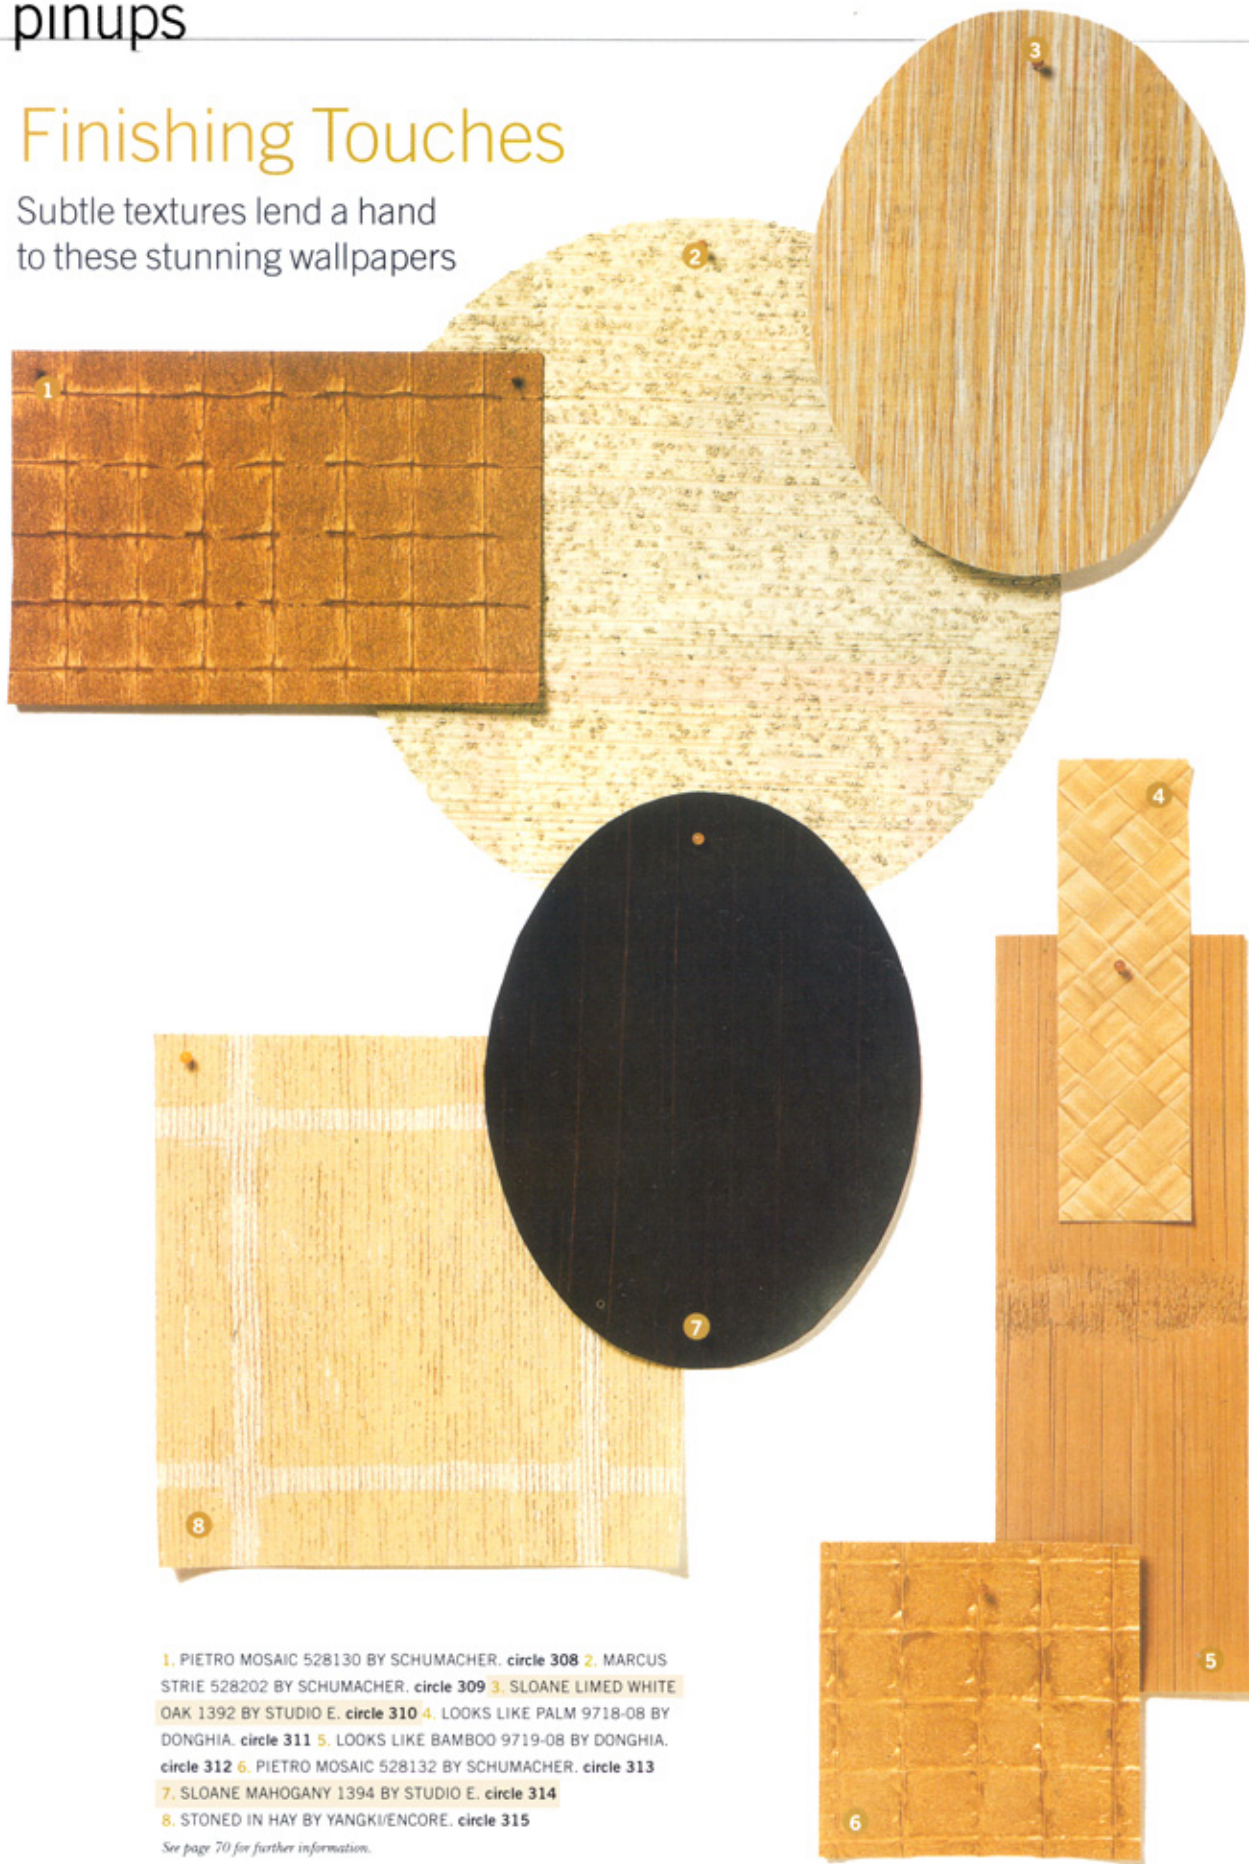

Finishing Touches

Subtle textures lend a hand to these stunning wallpapers

1. PIETRO MOSAIC 528130 BY SCHUMACHER. circle 308 2. MARCUS STRIE 528202 BY SCHUMACHER. circle 309 3. SLOANE LIMED WHITE OAK 1392 BY STUDIO E. circle 310 4. LOOKS LIKE PALM 9718-08 BY DONGHIA. circle 311 5. LOOKS LIKE BAMBOO 9719-08 BY DONGHIA. circle 312 6. PIETRO MOSAIC 528132 BY SCHUMACHER. circle 313 7. SLOANE MAHOGANY 1394 BY STUDIO E. circle 314 8. STONED IN HAY BY YANGKI/ENCORE. circle 315