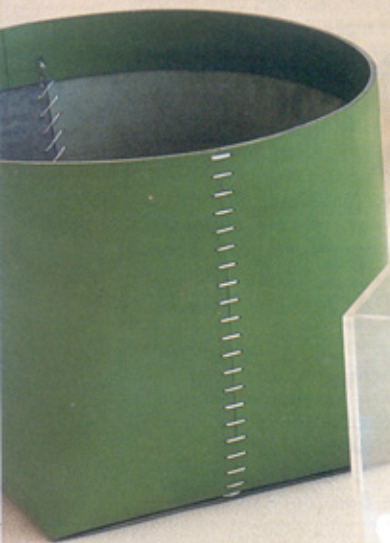

# Waste Not

Eight great bins with throwaway chic

Produced by Anita Sarsidi

Arte & Cuoio's Teso leather wastebasket from Troy.

Antiqued-mirror wastebasket by Worlds Away.

Labrazel's leather-and-mahogany-veneer wastebasket.

Scalloped powder-coated-metal wastebasket by America Retold.

Plexi-Craft's acrylic wastebasket.

Faux-marble-paper-covered wastebasket by Todd Romano.

Alabaster wastebasket by Arte Italice.

Tele-fun's faux-shagreen wastebasket. Sun Hee hand-painted wallpaper background by Studio E. See Resources.