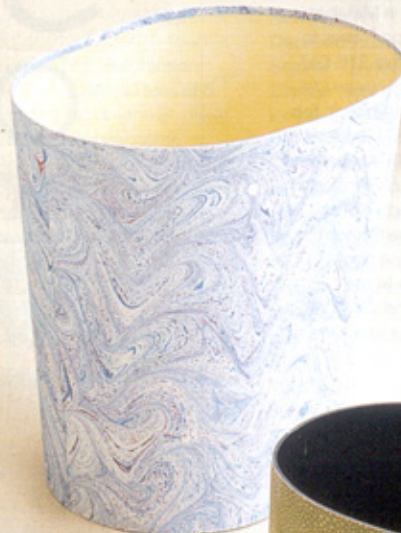

# Waste Not

Eight great bins with throwaway chic

Produced by Anita Sarsidi

Arte & Cuoio's Teso leather wastebasket from Troy.

Antiqued-mirror wastebasket by Worlds Away.

Labrazel's leather-and-mahogany-veneer wastebasket.

Scalloped powder-coated-metal wastebasket by America Retold.

Plexi-Craft's acrylic wastebasket.

Faux-marble-paper-covered wastebasket by Todd Romano.

Alabaster wastebasket by Arte Italice.

Tele-fun's faux-shagreen wastebasket. Sun Hee hand-painted wallpaper background by Studio E. See Resources.